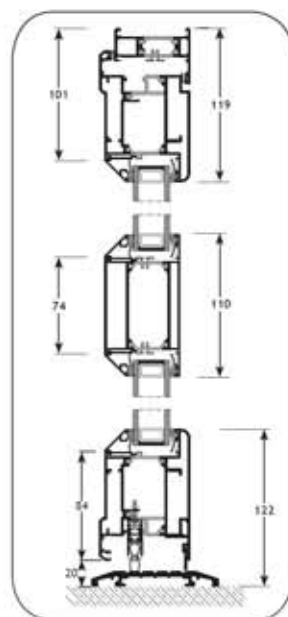

Ideal Windows

U.K. LTD.

Entrance Doors

Stylish Security

The Ideal Aluminium door range is flexible and versatile and can be specified for a range of applications including:

- New build or refurbishment projects
- Light to medium traffic
- Residential and social housing
- Schools and office entrances
- Emergency exits
- Systems House Tests to PAS23

- 58mm & 70mm frame depth with various frame options including ovolo detail
- Direct or Timber fixed frame options for varying applications
- Unique Polyamide Euro groove design allows for the fitting of high security multi point locking
- Polyamide thermal break for improved thermal performance
- Complies to Part L of the Building Regulations
- Low threshold options for compliance with Part M of the Building Regulations
- Available in various colours as standard white, black, brown and also Dual Colour

- Beaded sash profile for ease of onsite glazing
- Cloaking feature conceals locking mechanisms for enhanced security
- Single Door U Value 1.8 - Double Door U Value 1.9

The new Advanced Plus Doors are available in a wide range of styles and designs.

Doors are manufactured to your exact requirements and can include Georgian Bar, Diamond or square lead designs in the glass. Decorative aluminium panels and a choice of hardware are also available.

All styles are available in open inward and open outward configurations, including low threshold options.