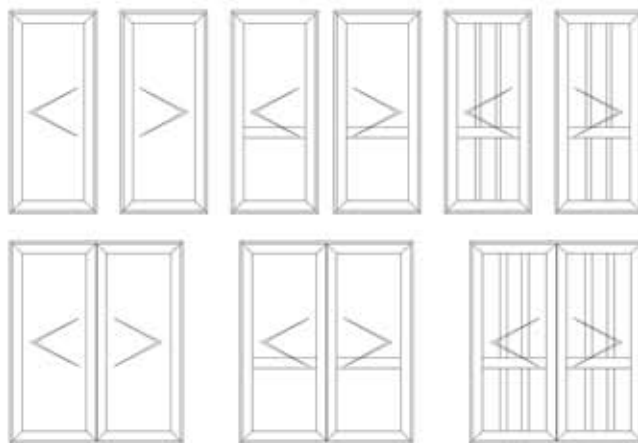

Ideal Windows

U.K. LTD.

Entrance Doors

Stylish Security

The Ideal Aluminium door range is flexible and versatile and can be specified for a range of applications including:

- New build or refurbishment projects
- Light to medium traffic
- Residential and social housing
- Schools and office entrances
- Emergency exits
- Systems House Tests to PAS23

- 58mm & 70mm frame depth with various frame options including ovolo detail
- Direct or Timber fixed frame options for varying applications
- Unique Polyamide Euro groove design allows for the fitting of high security multi point locking
- Polyamide thermal break for improved thermal performance
- Complies to Part L of the Building Regulations
- Low threshold options for compliance with Part M of the Building Regulations
- Available in various colours as standard white, black, brown and also Dual Colour

- Beaded sash profile for ease of onsite glazing
- Cloaking feature conceals locking mechanisms for enhanced security
- Single Door U Value 1.8 - Double Door U Value 1.9

The new Advanced Plus Doors are available in a wide range of styles and designs.

Doors are manufactured to your exact requirements and can include Georgian Bar, Diamond or square lead designs in the glass. Decorative aluminium panels and a choice of hardware are also available.

All styles are available in open inward and open outward configurations, including low threshold options.