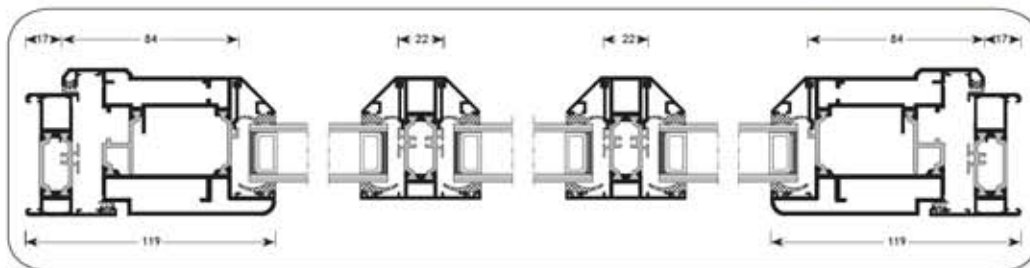

Ask about our great range of colours!