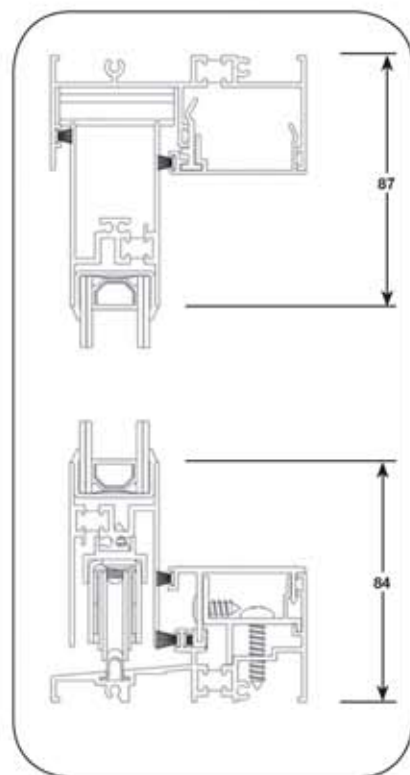

dividing Design Features

- The wrap-around glazing accommodates 24mm double glazed units
- Design allows for standard high security adjustable locking systems to be installed
- Thermally broken for improved thermal performance
- Complies to Part L of the Building Regulations
- Can accommodate 2-pane, 3-pane and 4-pane configurations