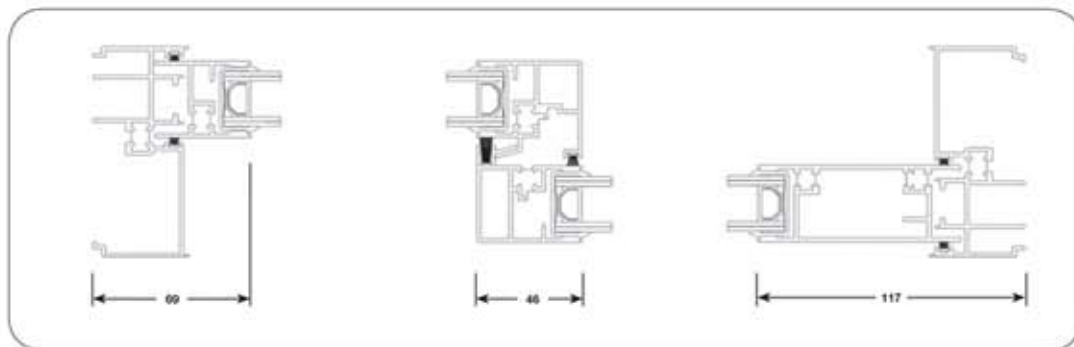

dividing Design Features

- The wrap-around glazing accommodates 24mm double glazed units
- Design allows for standard high security adjustable locking systems to be installed
- Thermally broken for improved thermal performance
- Complies to Part L of the Building Regulations
- Can accommodate 2-pane, 3-pane and 4-pane configurations