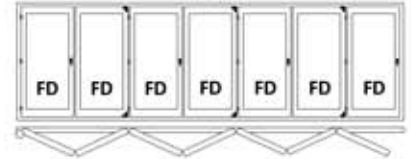

A651R

A633C

A660R

Panels	Min Width	Min Height	Max Width	Max Height
2	1600	1600	2100	3000
3	2100	1600	3100	3000
4	2800	1600	4100	3000
5	3500	1600	5100	3000
6	4200	1600	6100	3000
7	4900	1600	6300	3000

All sizes in mm

- A = Aluminium
- FD = Folding Door
- TD = Traffic Door
- R = Right handed (can be left handed)
- C = Centre Opening

A761R

A770R

A743C

Additional configurations available on request.

Ideal Windows (UK) Ltd