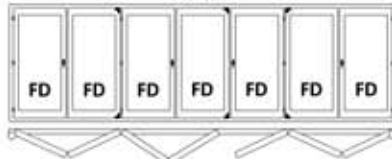

A651R

A633C

A660R

Panels	Min Width	Min Height	Max Width	Max Height
2	1600	1600	2100	3000
3	2100	1600	3100	3000
4	2800	1600	4100	3000
5	3500	1600	5100	3000
6	4200	1600	6100	3000
7	4900	1600	6300	3000

All sizes in mm

- A = Aluminium
- FD = Folding Door
- TD = Traffic Door
- R = Right handed (can be left handed)
- C = Centre Opening

A761R

A770R

A743C

Additional configurations available on request.

Ideal Windows (UK) Ltd