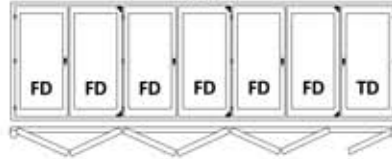

A651R

A633C

A660R

Panels	Min Width	Min Height	Max Width	Max Height
2	1600	1600	2100	3000
3	2100	1600	3100	3000
4	2800	1600	4100	3000
5	3500	1600	5100	3000
6	4200	1600	6100	3000
7	4900	1600	6300	3000

All sizes in mm

- A = Aluminium
- FD = Folding Door
- TD = Traffic Door
- R = Right handed (can be left handed)
- C = Centre Opening

A761R

A770R

A743C

Additional configurations available on request.

Ideal Windows (UK) Ltd