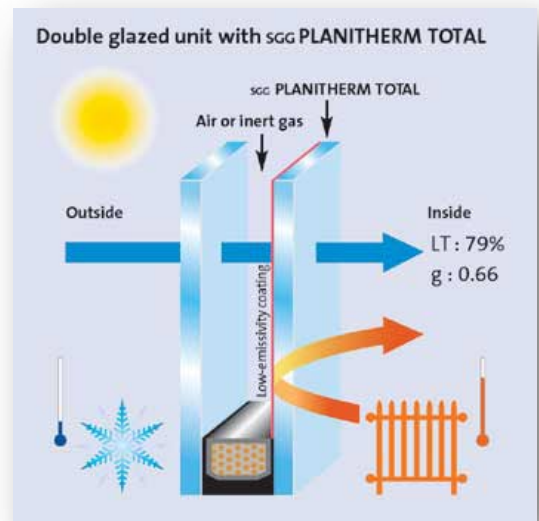

From £98 M²

Ideal have installed many thousands of windows, all of which are performing as expected. However in recent years **Glass Technology** has changed beyond belief. The latest Sealed Units are up to **100% more efficient** than the original Float Glass supplied. These New Sealed Units will **save you money** and can be installed **in to existing PVC** and **Aluminium Windows**. Subject to survey we can replace all your sealed units with the very latest St Gobain Planitherm Units. These are **"A" Rated and will reduce your heating costs.**